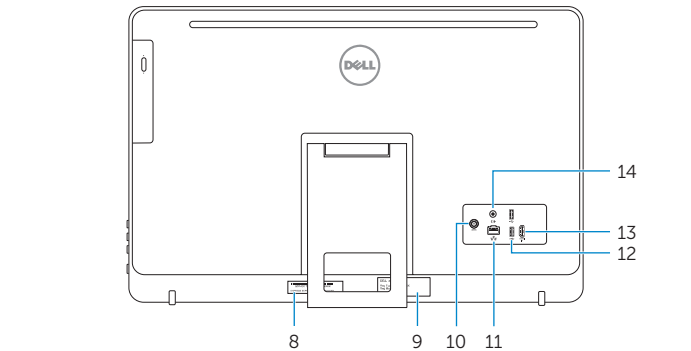

## Features

Fitur | Özellikler | Tính năng | الميزات

1. Microphone (on computers with touchscreen display only)
2. Microphone (on computers with non-touchscreen display only)
3. Camera-status light
4. Camera
5. Media-card reader
6. USB 3.0 ports (2)
7. Headset port
8. Service Tag label
9. Regulatory label