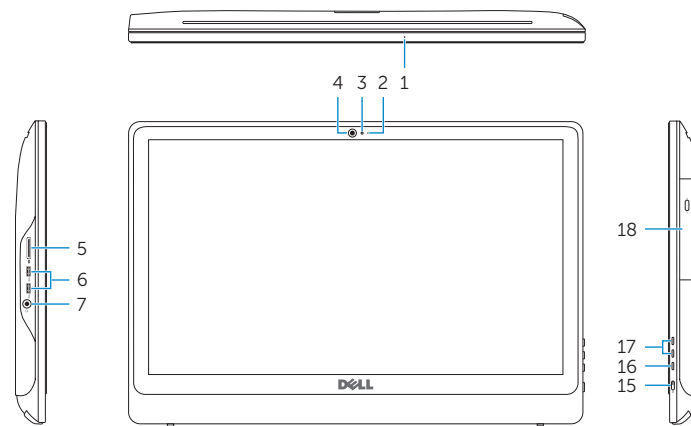

## Features

Fitur | Özellikler | Tính năng | الميزات

1. Microphone (on computers with touchscreen display only)
2. Microphone (on computers with non-touchscreen display only)
3. Camera-status light
4. Camera
5. Media-card reader
6. USB 3.0 ports (2)
7. Headset port
8. Service Tag label
9. Regulatory label